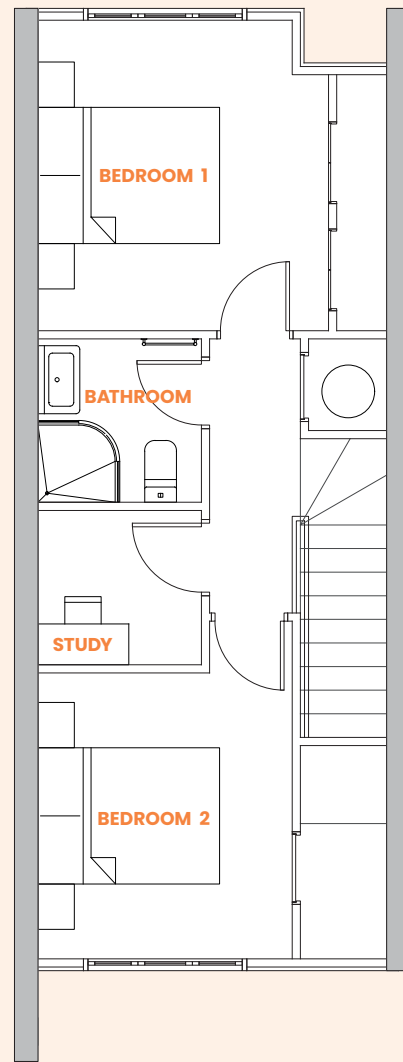

Don Buck Road

Type: 2A.1

2 bedroom unit

Floor area: 76-77m²

Ground floor

First floor

455 Don Buck Road, Massey

Don Buck Road

Type: 2B.0

2 bedroom unit

Floor area: 75m²

Ground floor

First floor

455 Don Buck Road, Massey

Don Buck Road

Type: 2C.0

2 bedroom unit

Floor area: 81m²

Ground floor

First floor

455 Don Buck Road, Massey