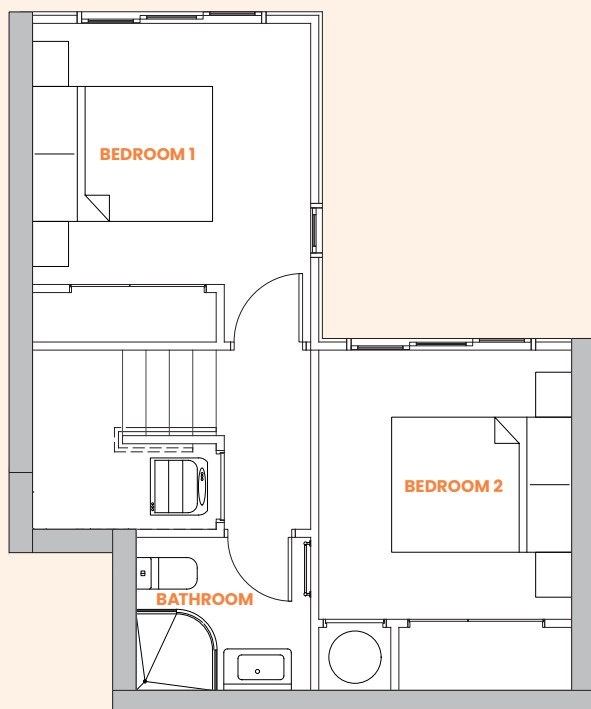

Don Buck Road

Type: 2A.1

2 bedroom unit

Floor area: 76-77m²

Ground floor

First floor

455 Don Buck Road, Massey

Don Buck Road

Type: 2B.0

2 bedroom unit

Floor area: 75m²

Ground floor

First floor

455 Don Buck Road, Massey

Don Buck Road

Type: 2C.0

2 bedroom unit

Floor area: 81m²

Ground floor

First floor

455 Don Buck Road, Massey