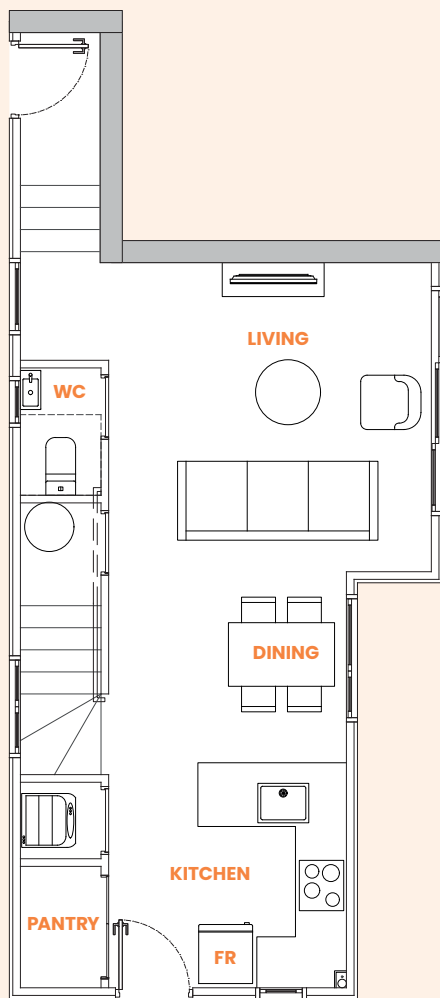

Don Buck Road

Type: 2A.1

2 bedroom unit

Floor area: 76-77m²

Ground floor

First floor

455 Don Buck Road, Massey

Don Buck Road

Type: 2B.0

2 bedroom unit

Floor area: 75m²

Ground floor

First floor

455 Don Buck Road, Massey

Don Buck Road

Type: 2C.0

2 bedroom unit

Floor area: 81m²

Ground floor

First floor

455 Don Buck Road, Massey