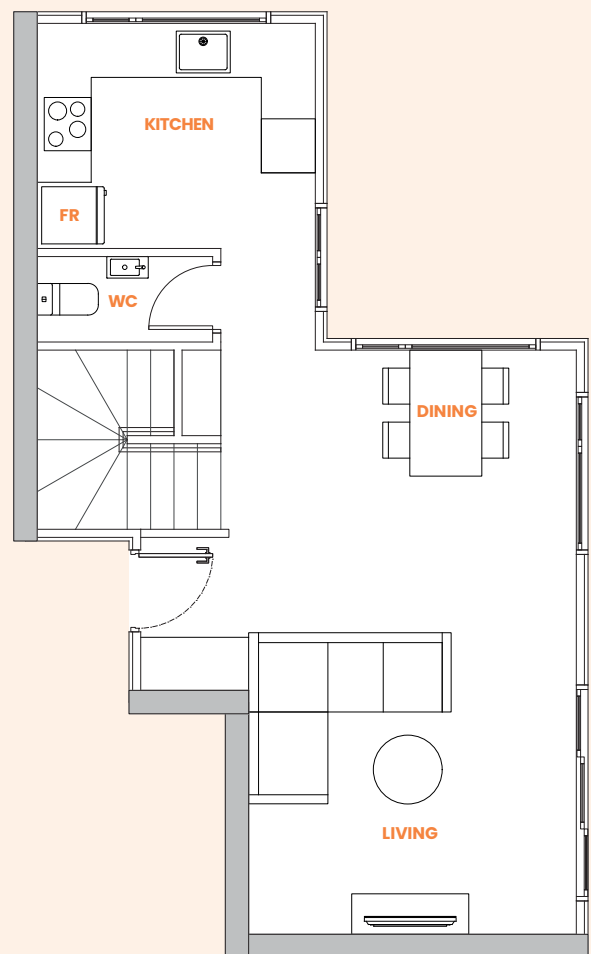

Don Buck Road

Type: 2A.1

2 bedroom unit

Floor area: 76-77m²

Ground floor

First floor

455 Don Buck Road, Massey

Don Buck Road

Type: 2B.0

2 bedroom unit

Floor area: 75m²

Ground floor

First floor

455 Don Buck Road, Massey

Don Buck Road

Type: 2C.0

2 bedroom unit

Floor area: 81m²

Ground floor

First floor

455 Don Buck Road, Massey