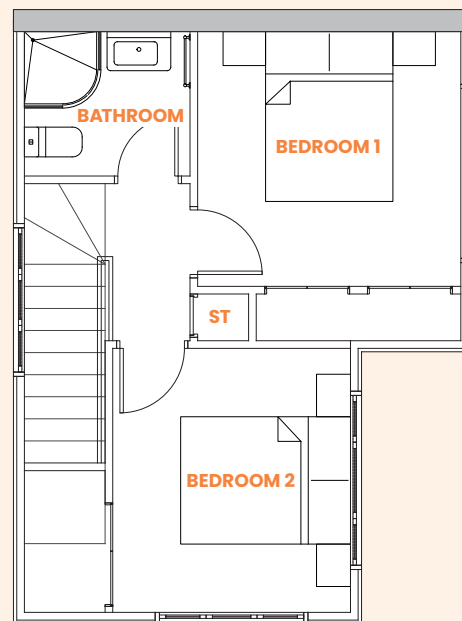

Don Buck Road

Type: 2A.1

2 bedroom unit

Floor area: 76-77m²

Ground floor

First floor

455 Don Buck Road, Massey

Don Buck Road

Type: 2B.0

2 bedroom unit

Floor area: 75m²

Ground floor

First floor

455 Don Buck Road, Massey

Don Buck Road

Type: 2C.0

2 bedroom unit

Floor area: 81m²

Ground floor

First floor

455 Don Buck Road, Massey