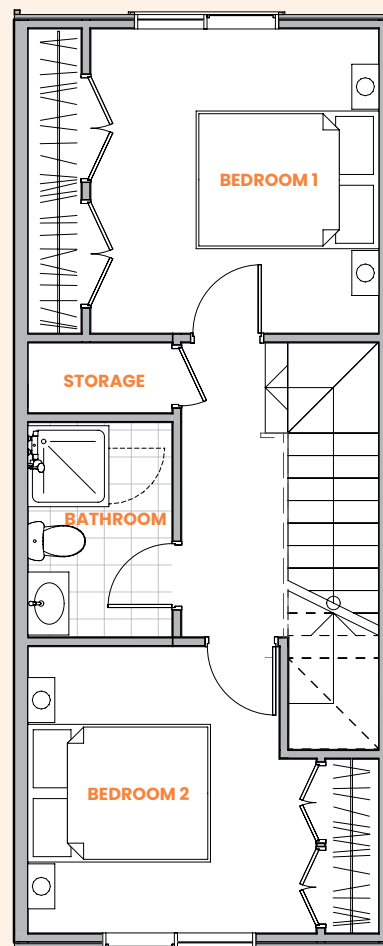

Molesworth Place

Type: 2A END 2 bedroom unit

Floor area: 85.5m²

Ground floor

First floor

64-66 Molesworth Place, Māngere West

Molesworth Place

Type 2A

2 bedroom unit

Floor area: 82.1m²

Ground floor

First floor

64-66 Molesworth Place, Māngere West