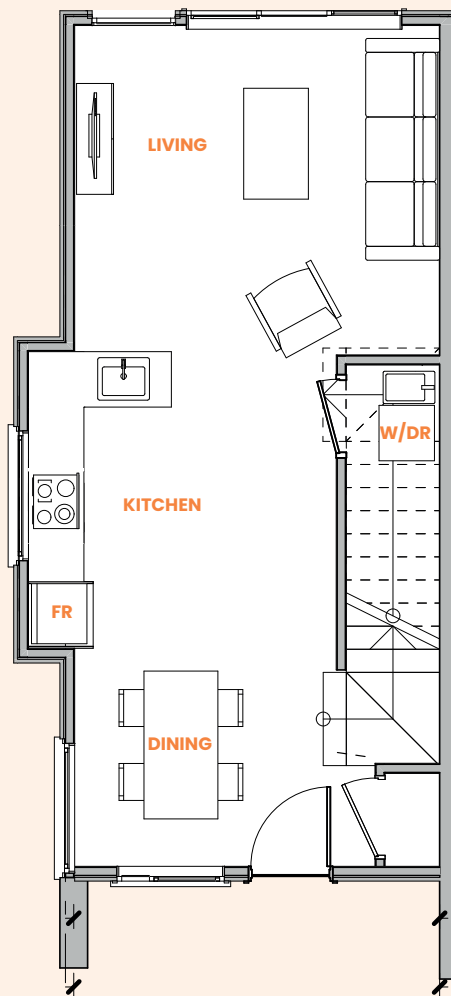

Molesworth Place

Type: 2A END 2 bedroom unit

Floor area: 85.5m²

Ground floor

First floor

64-66 Molesworth Place, Māngere West

Molesworth Place

Type 2A

2 bedroom unit

Floor area: 82.1m²

Ground floor

First floor

64-66 Molesworth Place, Māngere West