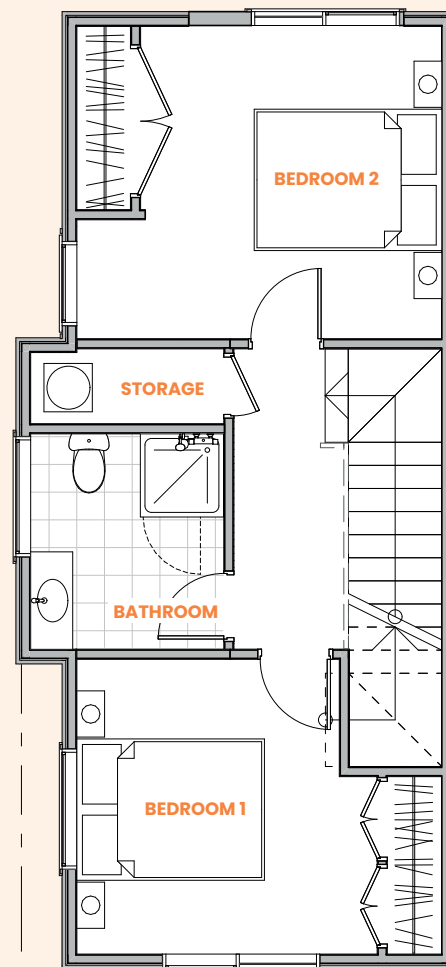

Molesworth Place

Type: 2A END 2 bedroom unit

Floor area: 85.5m²

Ground floor

First floor

64-66 Molesworth Place, Māngere West

Molesworth Place

Type 2A

2 bedroom unit

Floor area: 82.1m²

Ground floor

First floor

64-66 Molesworth Place, Māngere West