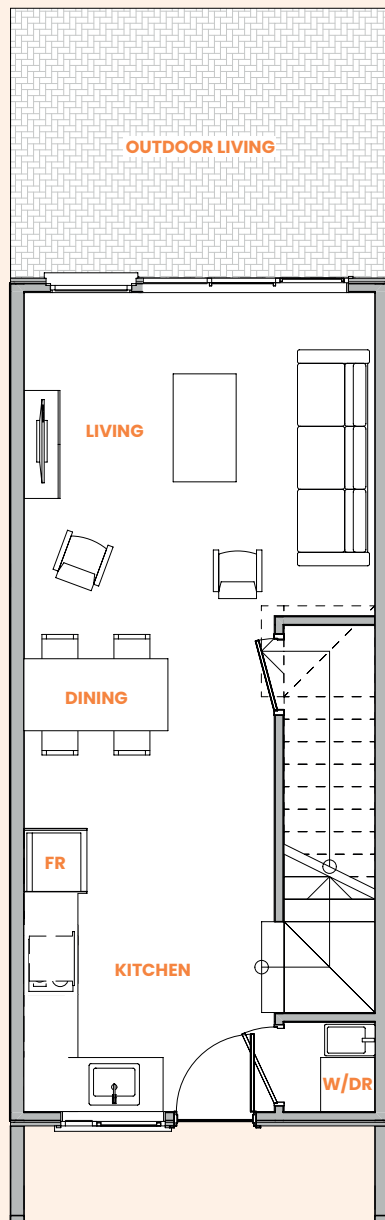

Molesworth Place

Type: 2A END 2 bedroom unit

Floor area: 85.5m²

Ground floor

First floor

64-66 Molesworth Place, Māngere West

Molesworth Place

Type 2A

2 bedroom unit

Floor area: 82.1m²

Ground floor

First floor

64-66 Molesworth Place, Māngere West