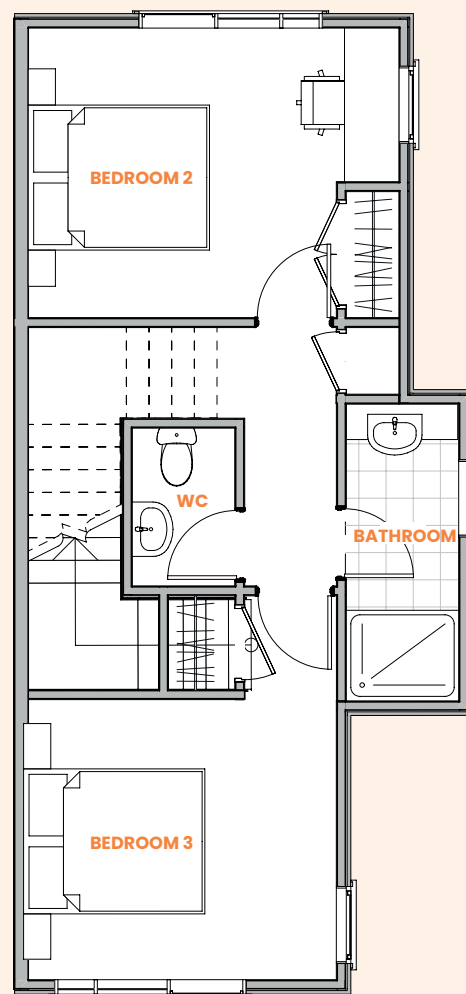

Molesworth Place

Type: 3A END 3 bedroom unit

Floor area: 111.4m²

Ground floor

First floor

64-66 Molesworth Place, Māngere West

Molesworth Place

Type: 3A Garage 3 bedroom unit Floor area: 155-167m²

Ground floor

First floor

64-66 Molesworth Place, Māngere West