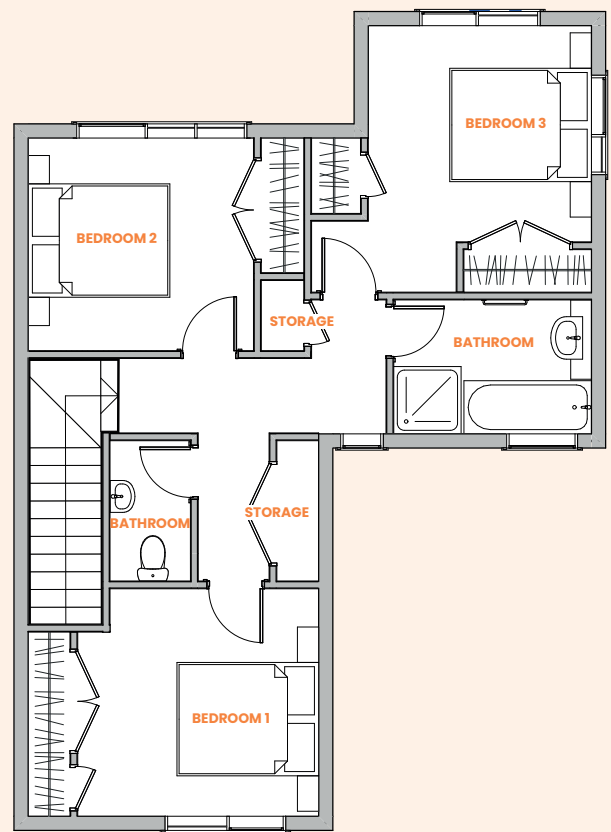

Molesworth Place

Type: 3A END 3 bedroom unit

Floor area: 111.4m²

Ground floor

First floor

64-66 Molesworth Place, Māngere West

Molesworth Place

Type: 3A Garage 3 bedroom unit Floor area: 155-167m²

Ground floor

First floor

64-66 Molesworth Place, Māngere West