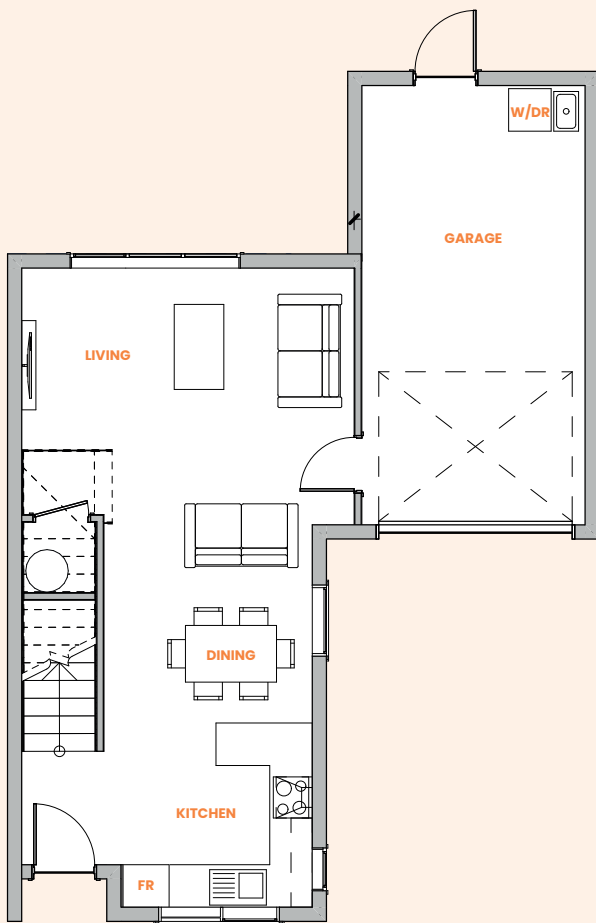

Molesworth Place

Type: 3A END 3 bedroom unit

Floor area: 111.4m²

Ground floor

First floor

64-66 Molesworth Place, Māngere West

Molesworth Place

Type: 3A Garage 3 bedroom unit Floor area: 155-167m²

Ground floor

First floor

64-66 Molesworth Place, Māngere West