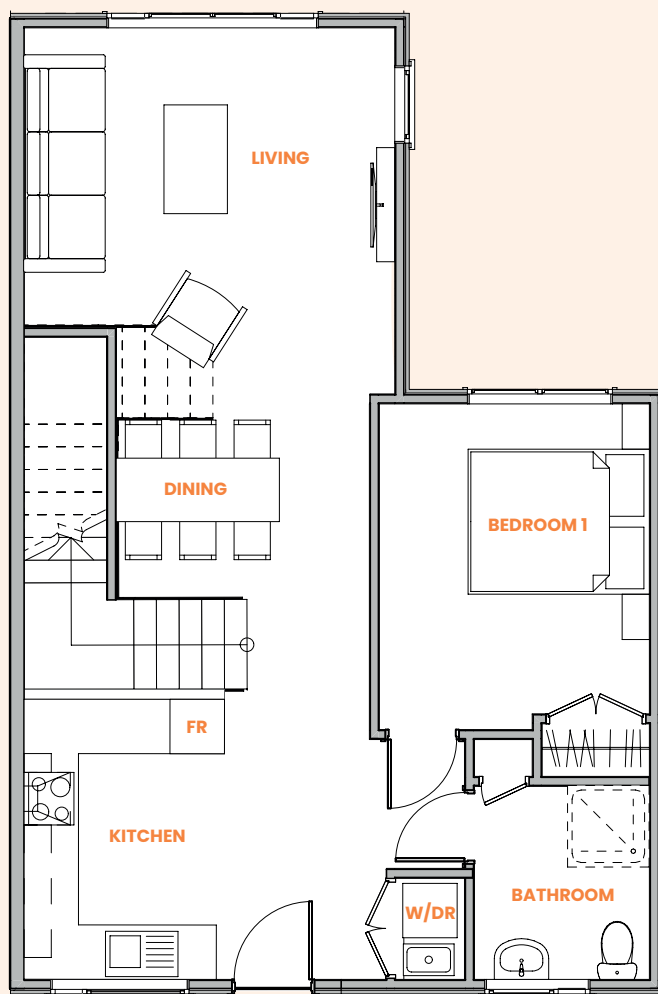

Molesworth Place

Type: 3A END 3 bedroom unit

Floor area: 111.4m²

Ground floor

First floor

64-66 Molesworth Place, Māngere West

Molesworth Place

Type: 3A Garage 3 bedroom unit Floor area: 155-167m²

Ground floor

First floor

64-66 Molesworth Place, Māngere West