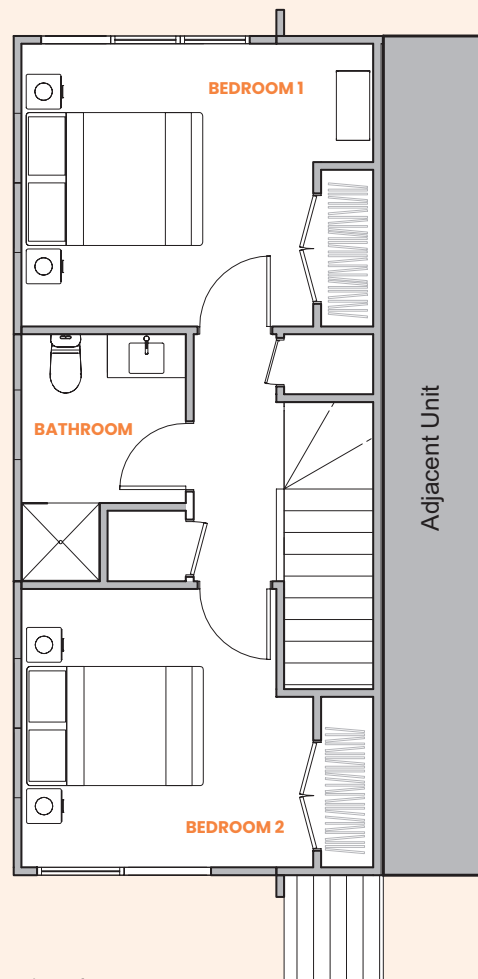

Cambridge Terrace

Unit 2A END

2 bedroom unit

Floor area: 82m²

Ground floor

First floor

Cambridge Terrace

Unit 2A

2 bedroom unit

Floor area: 82m²

Ground floor

First floor