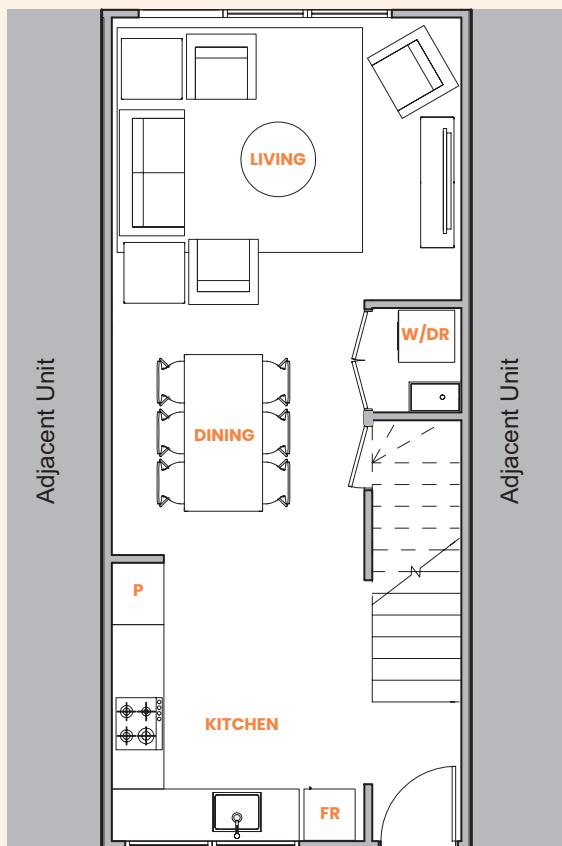

Cambridge Terrace

Unit 2A END

2 bedroom unit

Floor area: 82m²

Ground floor

First floor

Cambridge Terrace

Unit 2A

2 bedroom unit

Floor area: 82m²

Ground floor

First floor