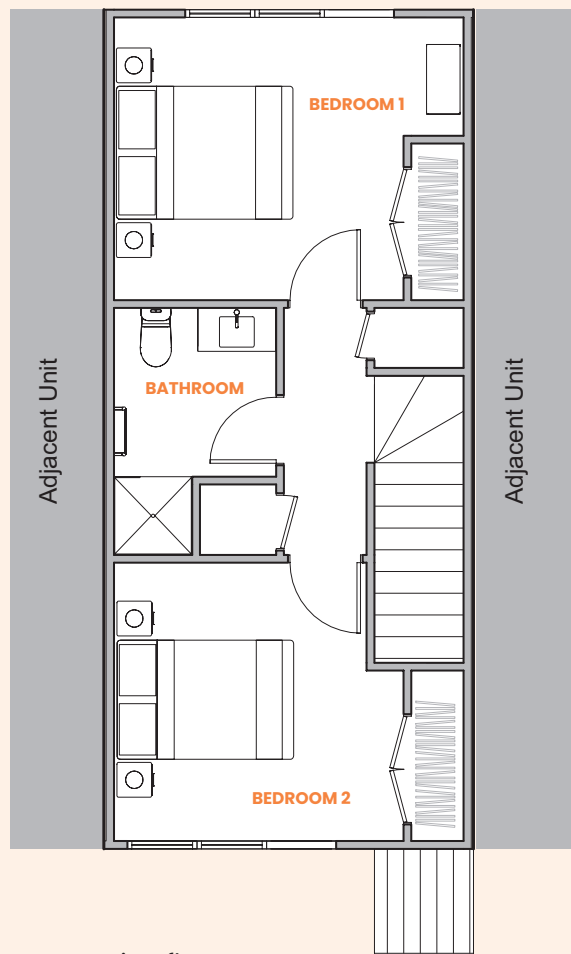

Cambridge Terrace

Unit 2A END

2 bedroom unit

Floor area: 82m²

Ground floor

First floor

Cambridge Terrace

Unit 2A

2 bedroom unit

Floor area: 82m²

Ground floor

First floor