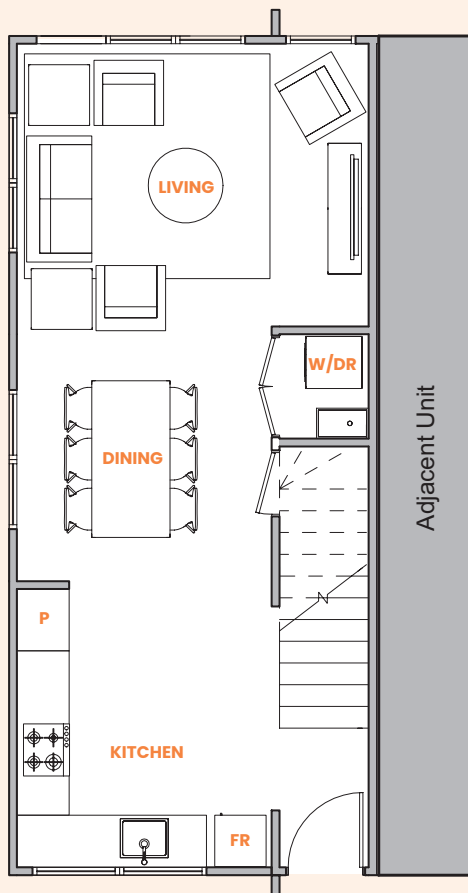

Cambridge Terrace

Unit 2A END

2 bedroom unit

Floor area: 82m²

Ground floor

First floor

Cambridge Terrace

Unit 2A

2 bedroom unit

Floor area: 82m²

Ground floor

First floor