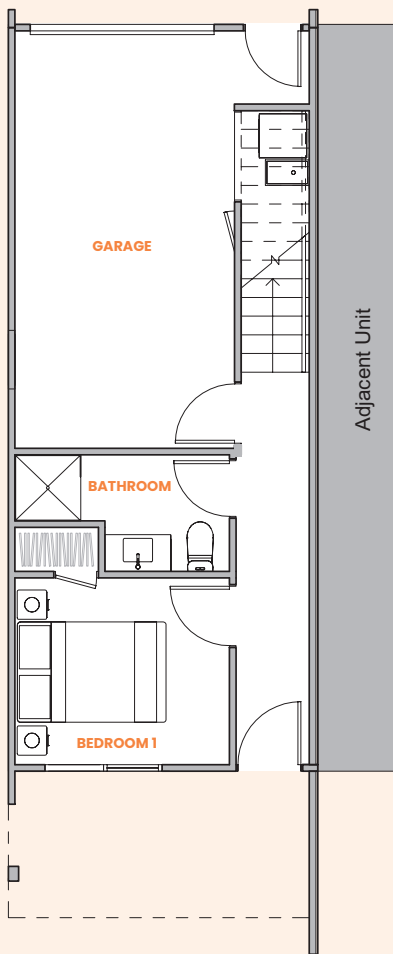

Cambridge Terrace

Unit 3A END

3 bedroom unit

Floor area: 129.2m² + Deck: 8.5m²

Ground floor

First floor

Second floor

91 Cambridge Terrace, Papatoetoe

Cambridge Terrace

Unit 3A

3 bedroom unit

Floor area: 130.1m² + Deck: 8.5m²

Ground floor

First floor

Second floor

91 Cambridge Terrace, Papatoetoe