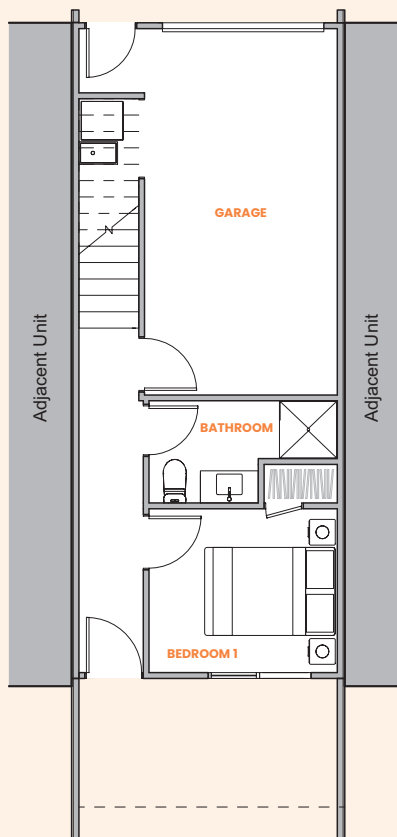

Cambridge Terrace

Unit 3A END

3 bedroom unit

Floor area: 129.2m² + Deck: 8.5m²

Ground floor

First floor

Second floor

91 Cambridge Terrace, Papatoetoe

Cambridge Terrace

Unit 3A

3 bedroom unit

Floor area: 130.1m² + Deck: 8.5m²

Ground floor

First floor

Second floor

91 Cambridge Terrace, Papatoetoe