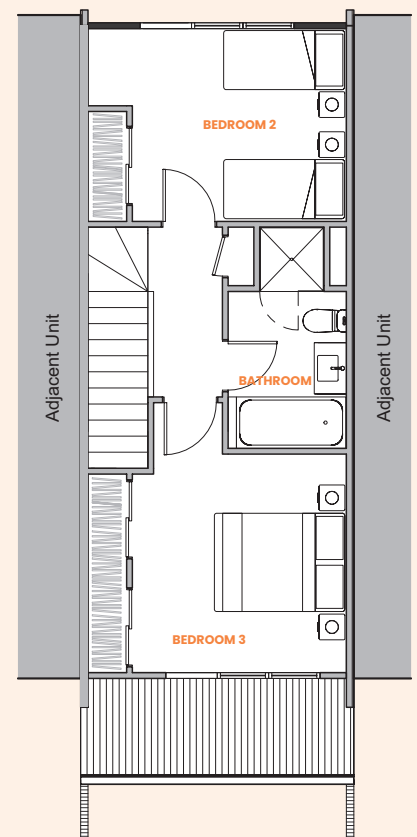

Cambridge Terrace

Unit 3A END

3 bedroom unit

Floor area: 129.2m² + Deck: 8.5m²

Ground floor

First floor

Second floor

91 Cambridge Terrace, Papatoetoe

Cambridge Terrace

Unit 3A

3 bedroom unit

Floor area: 130.1m² + Deck: 8.5m²

Ground floor

First floor

Second floor

91 Cambridge Terrace, Papatoetoe