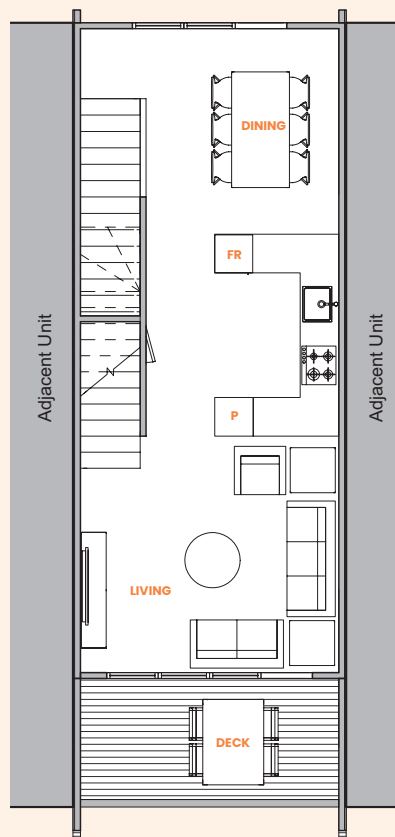

Cambridge Terrace

Unit 3A END

3 bedroom unit

Floor area: 129.2m² + Deck: 8.5m²

Ground floor

First floor

Second floor

91 Cambridge Terrace, Papatoetoe

Cambridge Terrace

Unit 3A

3 bedroom unit

Floor area: 130.1m² + Deck: 8.5m²

Ground floor

First floor

Second floor

91 Cambridge Terrace, Papatoetoe