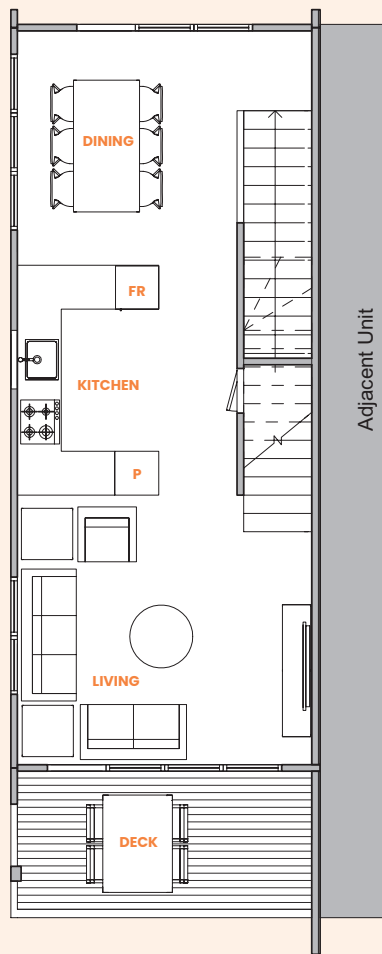

Cambridge Terrace

Unit 3A END

3 bedroom unit

Floor area: 129.2m² + Deck: 8.5m²

Ground floor

First floor

Second floor

91 Cambridge Terrace, Papatoetoe

Cambridge Terrace

Unit 3A

3 bedroom unit

Floor area: 130.1m² + Deck: 8.5m²

Ground floor

First floor

Second floor

91 Cambridge Terrace, Papatoetoe