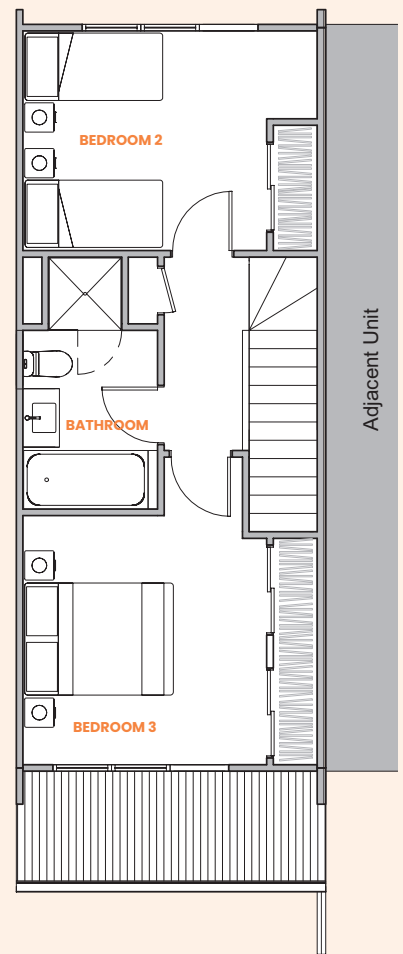

Cambridge Terrace

Unit 3A END

3 bedroom unit

Floor area: 129.2m² + Deck: 8.5m²

Ground floor

First floor

Second floor

91 Cambridge Terrace, Papatoetoe

Cambridge Terrace

Unit 3A

3 bedroom unit

Floor area: 130.1m² + Deck: 8.5m²

Ground floor

First floor

Second floor

91 Cambridge Terrace, Papatoetoe