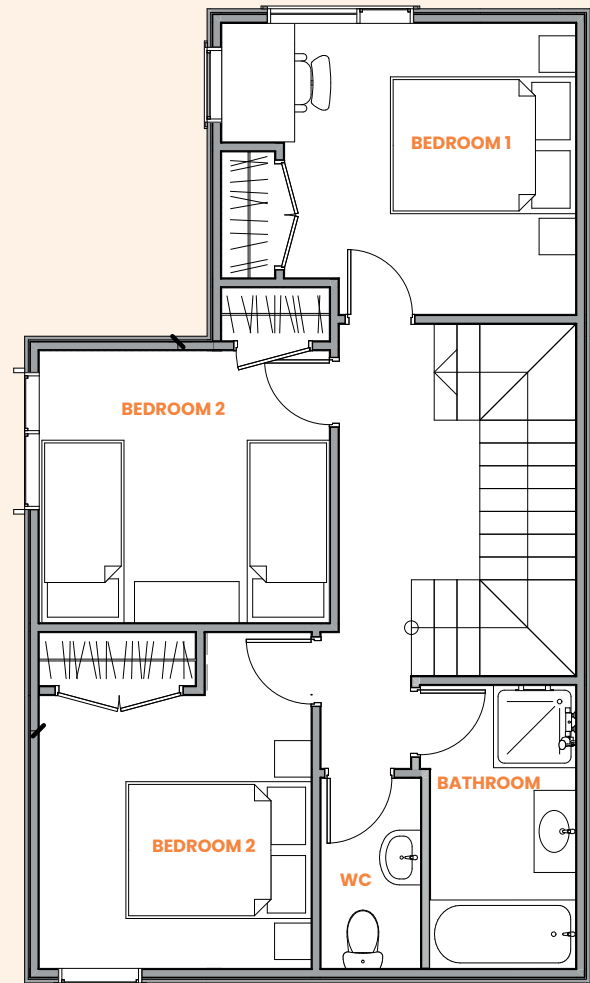

Watchfield Close

Type: 3E END

3 bedroom unit

Floor area: 111.7m²

Ground floor

First floor

24-30 Watchfield Close, Māngere West

Watchfield Close

Type: 3G END 3 bedroom unit

Floor area: 118.2m²

Ground floor

First floor

24-30 Watchfield Close, Māngere West