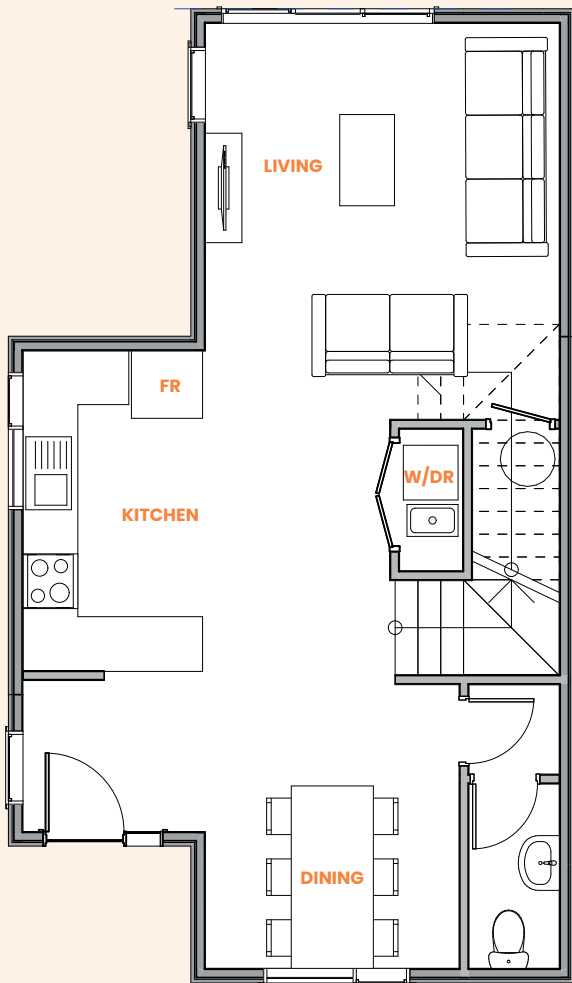

Watchfield Close

Type: 3E END

3 bedroom unit

Floor area: 111.7m²

Ground floor

First floor

24-30 Watchfield Close, Māngere West

Watchfield Close

Type: 3G END 3 bedroom unit

Floor area: 118.2m²

Ground floor

First floor

24-30 Watchfield Close, Māngere West