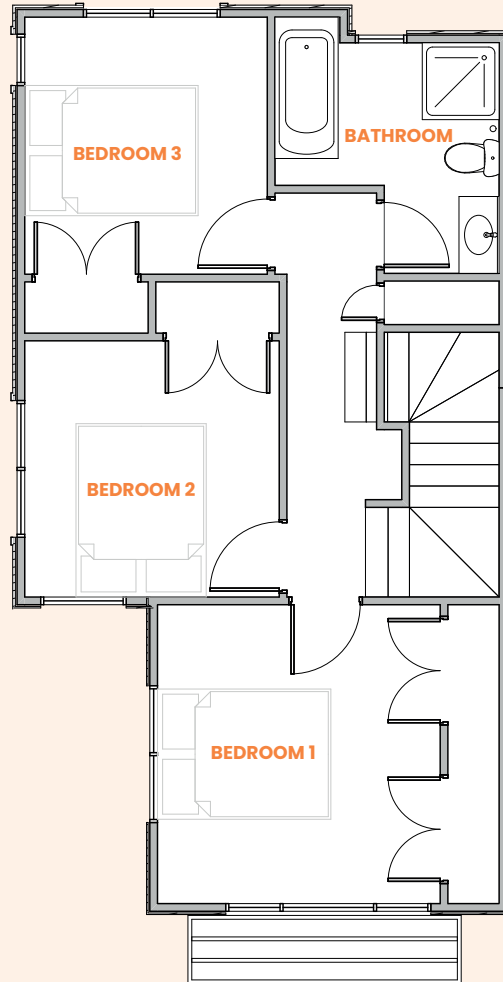

Watchfield Close

Type: 3E END

3 bedroom unit

Floor area: 111.7m²

Ground floor

First floor

24-30 Watchfield Close, Māngere West

Watchfield Close

Type: 3G END 3 bedroom unit

Floor area: 118.2m²

Ground floor

First floor

24-30 Watchfield Close, Māngere West