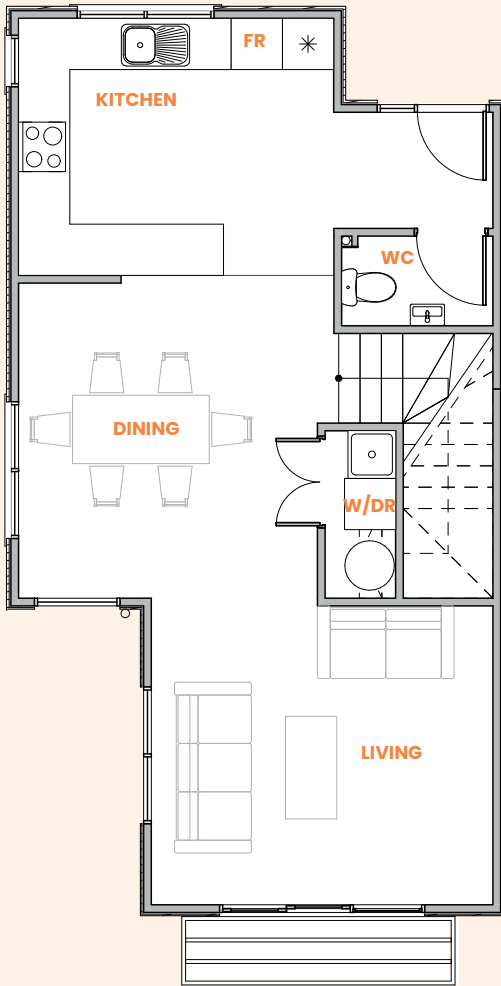

Watchfield Close

Type: 3E END

3 bedroom unit

Floor area: 111.7m²

Ground floor

First floor

24-30 Watchfield Close, Māngere West

Watchfield Close

Type: 3G END 3 bedroom unit

Floor area: 118.2m²

Ground floor

First floor

24-30 Watchfield Close, Māngere West