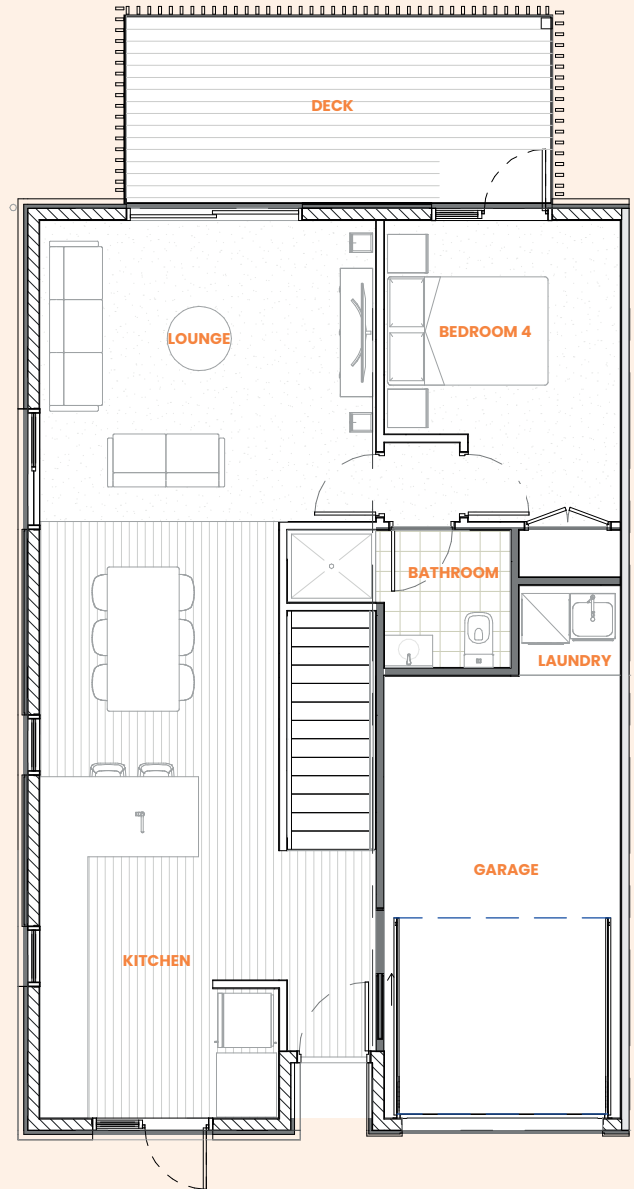

Waipapa Green

Type: 4.3

4 bedroom unit

Floor area: 143m²

Ground floor

First floor

Waipapa Green, Ōmokoroa

Waipapa Green

Type: 4.1

4 bedroom unit

Floor area: 146m²

Ground floor

First floor

Waipapa Green, Ōmokoroa

Waipapa Green

Type: 4.2

4 bedroom unit

Floor area: 141m²

Lower level

Upper level

Waipapa Green, Ōmokoroa