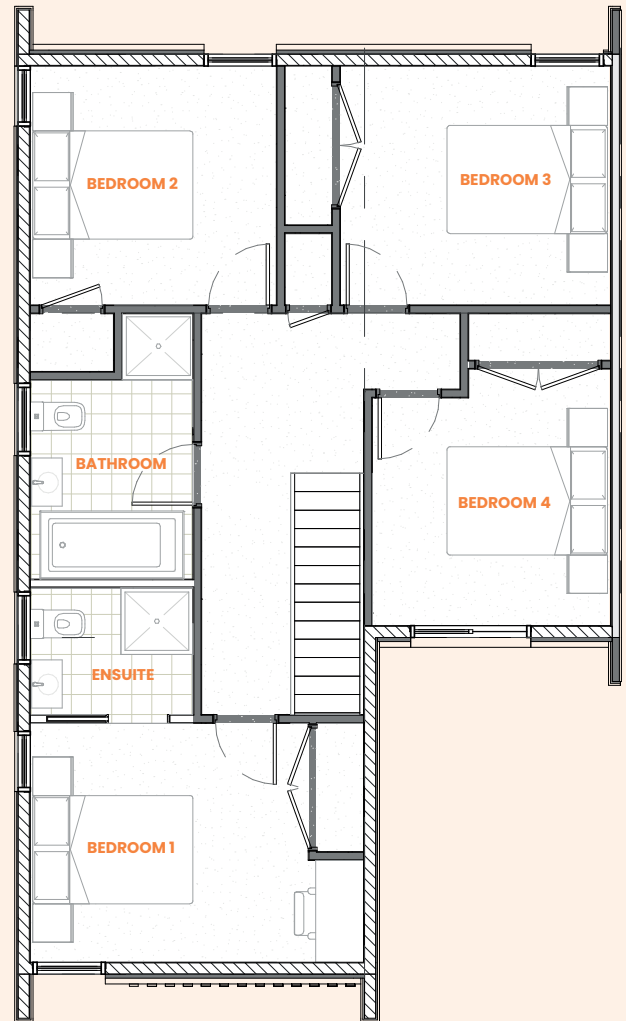

Waipapa Green

Type: 4.3

4 bedroom unit

Floor area: 143m²

Ground floor

First floor

Waipapa Green, Ōmokoroa

Waipapa Green

Type: 4.1

4 bedroom unit

Floor area: 146m²

Ground floor

First floor

Waipapa Green, Ōmokoroa

Waipapa Green

Type: 4.2

4 bedroom unit

Floor area: 141m²

Lower level

Upper level

Waipapa Green, Ōmokoroa