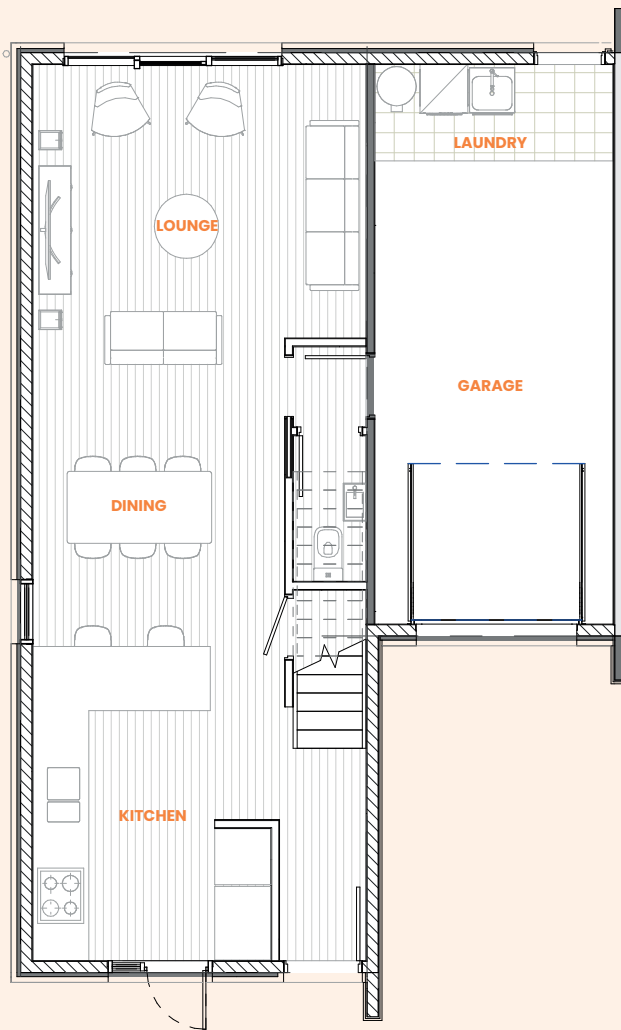

Waipapa Green

Type: 4.3

4 bedroom unit

Floor area: 143m²

Ground floor

First floor

Waipapa Green, Ōmokoroa

Waipapa Green

Type: 4.1

4 bedroom unit

Floor area: 146m²

Ground floor

First floor

Waipapa Green, Ōmokoroa

Waipapa Green

Type: 4.2

4 bedroom unit

Floor area: 141m²

Lower level

Upper level

Waipapa Green, Ōmokoroa