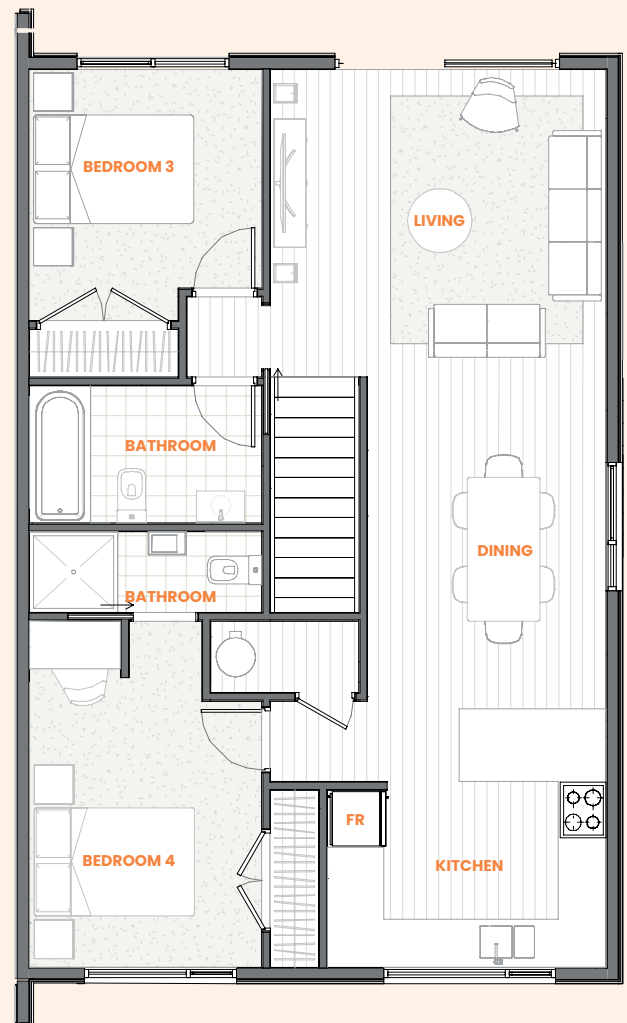

Waipapa Green

Type: 4.3

4 bedroom unit

Floor area: 143m²

Ground floor

First floor

Waipapa Green, Ōmokoroa

Waipapa Green

Type: 4.1

4 bedroom unit

Floor area: 146m²

Ground floor

First floor

Waipapa Green, Ōmokoroa

Waipapa Green

Type: 4.2

4 bedroom unit

Floor area: 141m²

Lower level

Upper level

Waipapa Green, Ōmokoroa