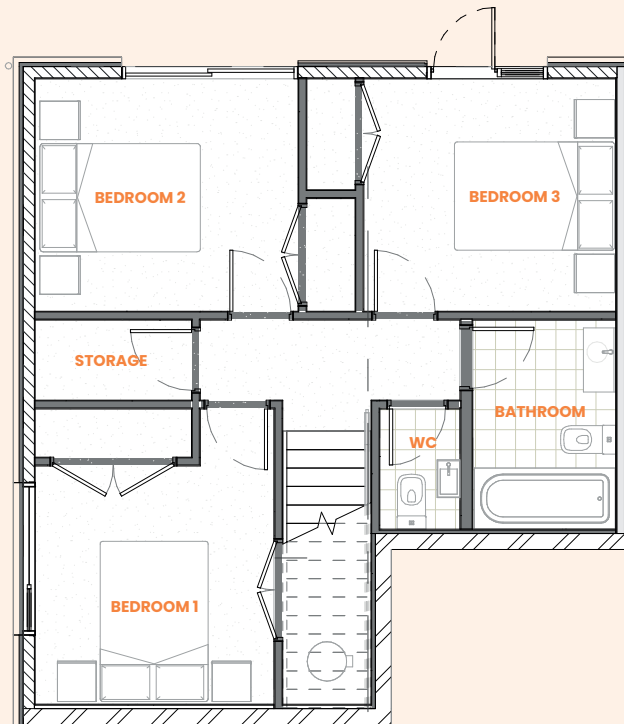

Waipapa Green

Type: 4.3

4 bedroom unit

Floor area: 143m²

Ground floor

First floor

Waipapa Green, Ōmokoroa

Waipapa Green

Type: 4.1

4 bedroom unit

Floor area: 146m²

Ground floor

First floor

Waipapa Green, Ōmokoroa

Waipapa Green

Type: 4.2

4 bedroom unit

Floor area: 141m²

Lower level

Upper level

Waipapa Green, Ōmokoroa